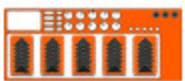

TOMMY

Guitar 1